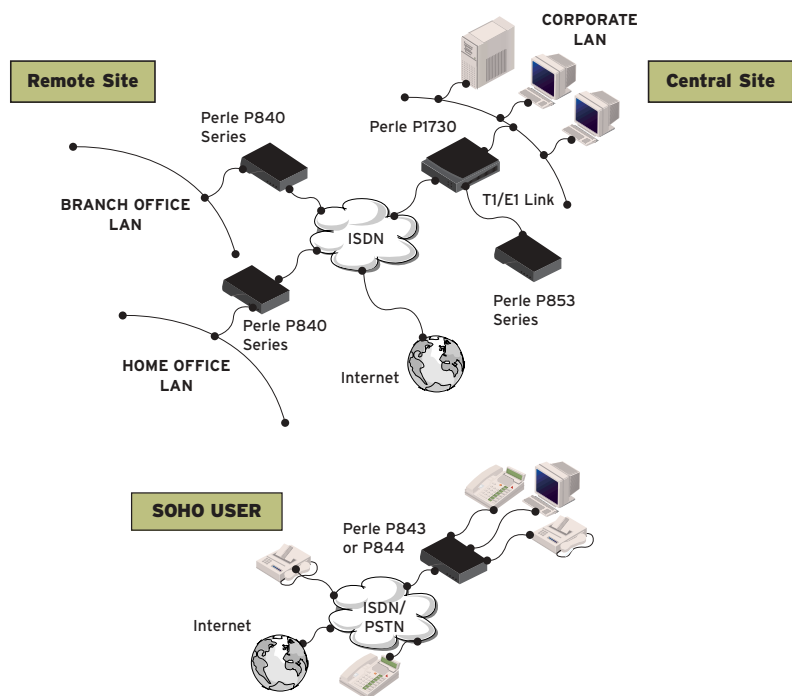

#### Applications

- Remote office access to control office
- Home office access to ISP and central office
- Small office with single ISDN link
- Internet Access

The Perle P800 Series of access routers offers the best network reliability and security for today's small offices and telecommuters along with an unrivaled cost of ownership.

#### Connectivity Options

The Perle P841 to P844 routers provide ISDN connectivity for small offices around the world. High data throughput and line management is maintained through data compression and bandwidth protocols to ensure the optimal and economic utilisation of BRI connections.

The Perle P841 to P844 routers include a low-cost entry-level model where up to 10 LAN users can access the Internet. These routers can be expanded with a software upgrade as the office needs grow.

The Perle P851 to P853 support synchronous serial connections for Frame Relay and Point-to-Point Protocol (PPP). At all speeds, the P850 routers optimize data transfer by monitoring for Frame Relay congestion. If necessary, the routers will scale back transmission to improve actual data throughput.

#### Management

The Perle P800 Series routers support administrator management from a range of platforms and applications. By utilizing the Perle router configuration tools, such as the easy-to-use menuing system and the automatic self configuration of the Frame Relay and leased line interfaces, administrators can very quickly set up the routers at local and remote sites for immediate productivity.