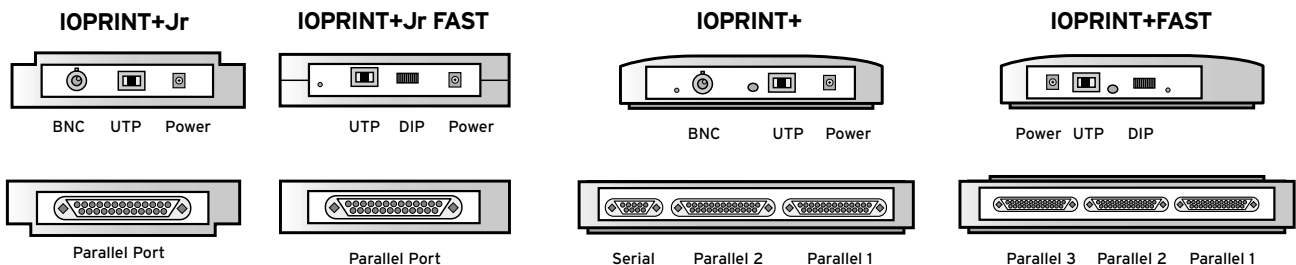

Power

- 9V 0.5A or 12V 0.8A

Frame Types

- Ethernet II, IEEE 802.3, SNAP, IEEE 802.2

Network Speed

- IOPRINT+FAST - 10/100 Mbps
- IOPRINT+Jr FAST -10/100 Mbps

- IOPRINT+ - 10 Mbps
- IOPRINT+Jr - 10 Mbps

Supported Protocols

Microsoft®

- SMB over NetBEUI, TCP/IP, PTP over NetBEUI, PTP over TCP/IP

Novell

- IPX, SPX, SAP, RIP, NCP, PSERVER, RPRINTER, NPRINT, PCONSOLE, CAPTURE

UNIX

- LPR, LPD, TCP, IP, BOOTP, ARP, RARP, ICMP, UDP, FTP

Macintosh

- Apple EtherTalk

Management

- SNMP, HTTP

Special features

- Internet printing and web admin tool

Dimensions

- IOPRINT+Jr
  4.7" (L) x 3.4" (W) x 1.1" (H)
- IOPRINT+Jr FAST
  4.8" (L) x 3.6" (W) x 1.2" (H)

- IOPRINT+
  8.2" (L) x 5" (W) x 1.5" (H)
- IOPRINT+FAST
  9.1" (L) x 5.2" (W) x 1" (H)

Warranty

- Limited lifetime warranty

Maintenance Agreement

- To ensure rapid system recovery, express part replacement maintenance agreements are available for Perle hardware at nominal cost. Visit Perle's Web site for coverage details.

www.perle.com/support/service_sales.html

Free Software

- Perle provides free software upgrades to registered users via Perle's Web site. www.perle.com/downloads

Visit the Perle Web site for up-to-date product support and technical information.

www.perle.com/products

Ordering Information

For Product Codes and Model Descriptions, please visit Perle's Web site at

www.perle.com/products and select Product Family Print Servers

Perle Authorized Distributor

Perle Systems Inc.
565 Marriott Drive, Suite 850
Nashville, TN 37214
www.perle.com

Contact Perle
Tel. 800 GO PERLE
Fax 615 872 0771
info@perle.com

Perle products are constantly reviewed and updated to meet customers' needs, as such specifications and capabilities are subject to change without notice. We endeavor to keep product descriptions as current as possible; for the latest up-to-date information, please visit our web site at www.perle.com. Perle is a registered trademark of Perle Systems. All other product names are trademarks of their respective holders. Copyright©Perle.