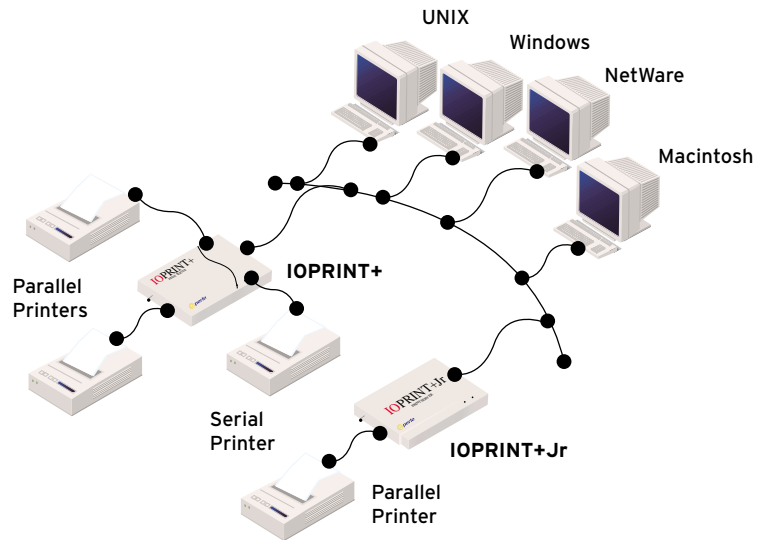

Applications

- Printing for multiple OS environments
- Distributed printing for workgroups

The IOPRINT+ family of print servers provides seamless connection of serial and parallel interface printers to Ethernet LANs. These print servers provide high performance and low cost printing solutions to take full advantage of network printing resources. A special Internet printing feature enables users to create remote print jobs using a local print driver that automatically delivers the job to the printer via e-mail.

IOPRINT+Jr

IOPRINT+Jr features one high speed parallel port, and transforms a parallel-interface printer into a network printer.

IOPRINT+Jr FAST

The IOPRINT+Jr FAST provides auto sensing for both 10Mbps and 100Mbps networks, via an auto-sensing twisted-pair (RJ45) connector. The unit features one high speed, bi-directional parallel port, for three logical printers and supports full or half duplex mode.

IOPRINT+

IOPRINT+ is a three port print server with two high speed bi-directional parallel ports and one serial (RS-232) port for the connection of printers as well as other serial devices, such as plotters. IOPRINT+ supports up to eight logical printers and provides ideal connectivity for printer clusters.

IOPRINT+FAST

IOPRINT+FAST features three high-speed bi-directional parallel ports for eight logical printers, full or half duplex mode and auto sensing for 10Mbps and 100Mbps LANs.

Class Leading Service and Support