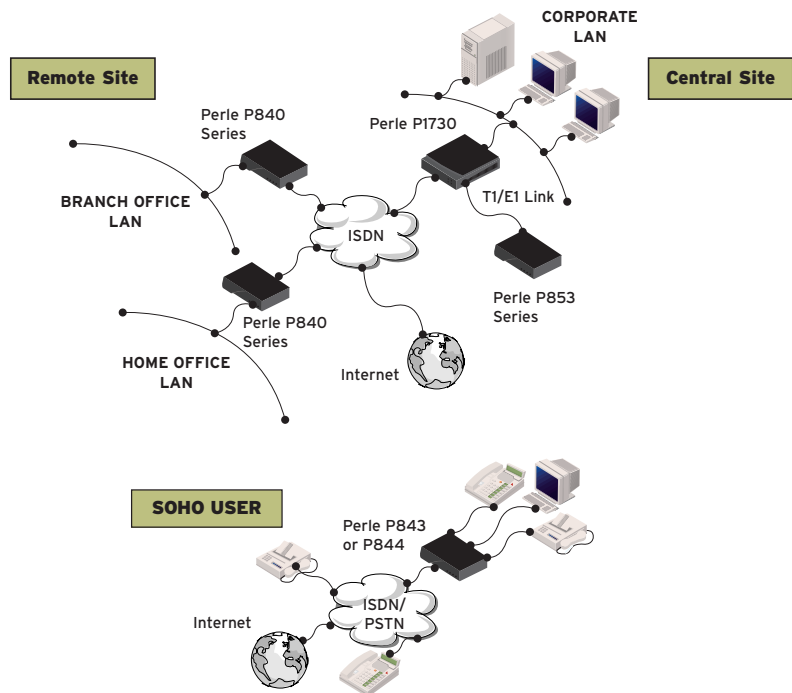

#### Applications

- Remote office access to control office
- Home office access to ISP and central office
- Small office with single ISDN link
- Internet Access

The Perle P800 Series of access routers offers the best network reliability and security for today's small offices and telecommuters along with an unrivaled cost of ownership.

#### Connectivity Options

The Perle P841 to P844 routers provide ISDN connectivity for small offices around the world. High data throughput and line management is maintained through data compression and bandwidth protocols to ensure the optimal and economic utilisation of BRI connections.

The Perle P841 to P844 routers include a low-cost entry-level model where up to 10 LAN users can access the Internet. These routers can be expanded with a software upgrade as the office needs grow.

The Perle P851 to P853 support synchronous serial connections for Frame Relay and Point-to-Point Protocol (PPP). At all speeds, the P850 routers optimize data transfer by monitoring for Frame Relay congestion. If necessary, the routers will scale back transmission to improve actual data throughput.

#### Management

The Perle P800 Series routers support administrator management from a range of platforms and applications. By utilizing the Perle router configuration tools, such as the easy-to-use menuing system and the automatic self configuration of the Frame Relay and leased line interfaces, administrators can very quickly set up the routers at local and remote sites for immediate productivity.